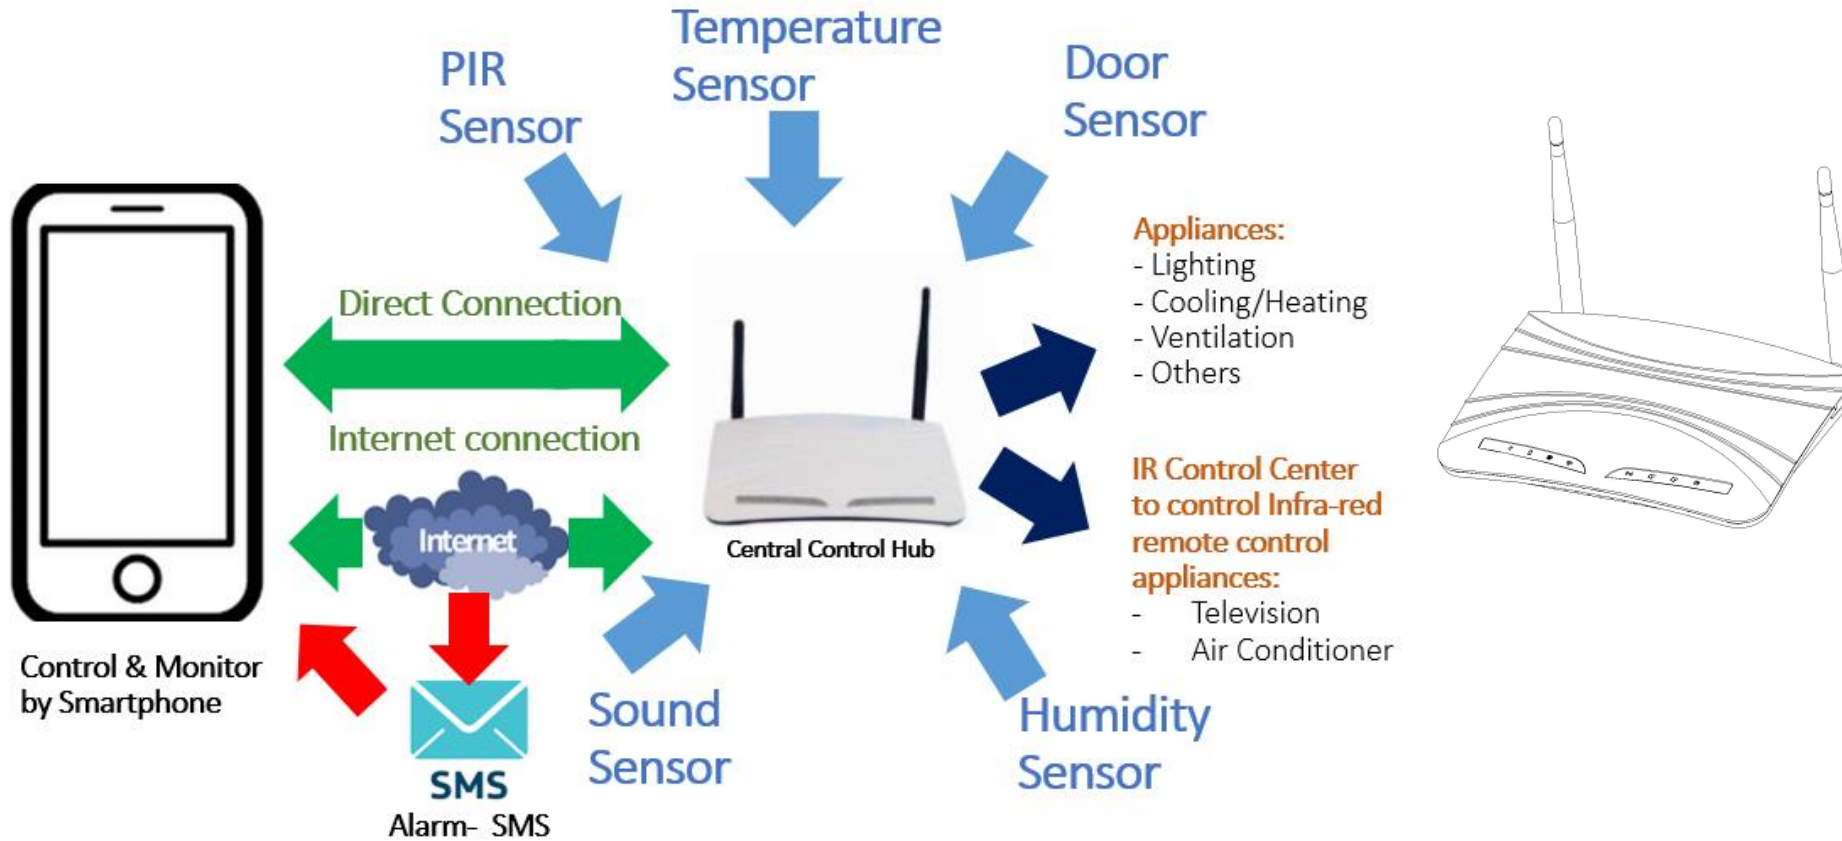

Central Control Hub

ISH-E500A5

- Central Control Hub connect different appliances and sensors by RF/Wi-Fi/Bluetooth
- Allow connection to Smartphone by Wi-Fi

IMS International Ltd.

Unit 1, 39/F., Cable TV Tower, 9 Hoi Shing Road, Tsuen Wan, N.T., Hong Kong.
Tel : +(852) 2881 8011 Fax : +(852) 2894 8682 Web : www.imasu.com, Email : sales@imasu.com